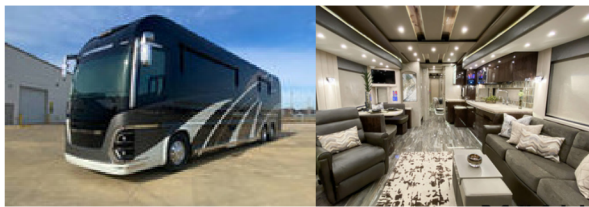

Special Features: Enlarged rear master bath, Intrepid coach management system, credenza with premium leather recliner, exterior cooktop and TV, 7-color premium paint scheme

Coach #1731

\$2,195,000

Engine- 605 HP Cummins x15 **Transmission-** Allison 6 speed
Length- 45' ft. **Year-** 2022 **Entry Type-** Front **Slide-Outs-** Quad (4)

\$2,095,000

Engine- 605 HP Cummins x15 **Transmission-** Allison 6 speed
Length- 45' ft. **Year-** 2021 **Entry Type-** Front **Slide-Outs-** Quad (4)

Special Features: Intrepid coach management system, quartz countertops, premium leather recliner, fixed 55-inch TV in master bedroom, built-in make-up vanity in master bath, 6-color premium paint scheme

Coach #1712

\$1,999,000

Engine- 605 HP Cummins x15 **Transmission-** Allison 6 speed
Length- 45' ft. **Year-** 2021 **Entry Type-** Front **Slide-Outs-** Quad (4)

Special Features: Bunk beds with two flip down TVs (can convert to closet space), two full bathrooms, dual sofas in the galley, Cambria quartz countertops, oversized shower in master bath with built-in bench

Coach #1697

\$1,999,000

Engine- 605 HP Cummins x15 **Transmission-** Allison 6 speed
Length- 45' ft. **Year-** 2020 **Entry Type-** Front **Slide-Outs-** Quad (4)

Special Features: Enlarged rear master bath, two sofas in salon, quartz countertops, Intrepid coach management system, credenza with drawers, exterior grill, 4-color premium paint scheme