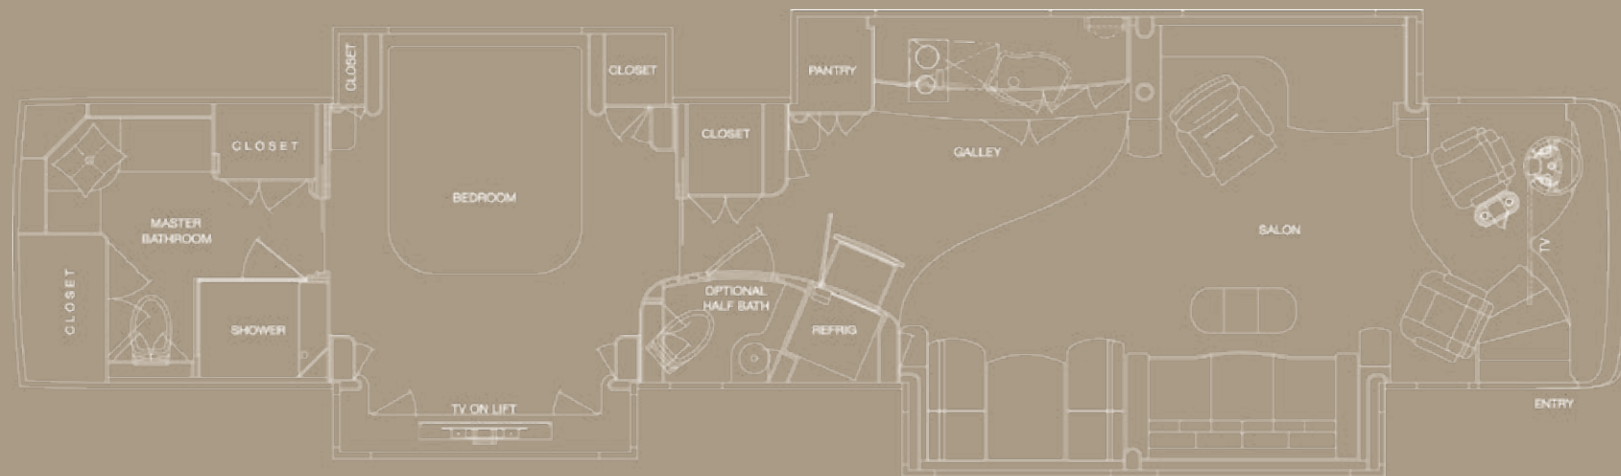

The Newell **SECRET...**

What's the secret behind the Newell's unique style, engineering, and performance?

Simple: Unlike any other coach in its class, the Newell is constructed on our own custom-engineered body and chassis. So the Newell is built from the ground up to be what it is—a luxury motorcoach.

It is not engineered as a bus and then converted into a motorhome.

This gives the Newell greater flexibility in its construction and design, so you have a wider range of choices when it comes to important details such as your coach floorplan, length, refinements, and interior spaces.